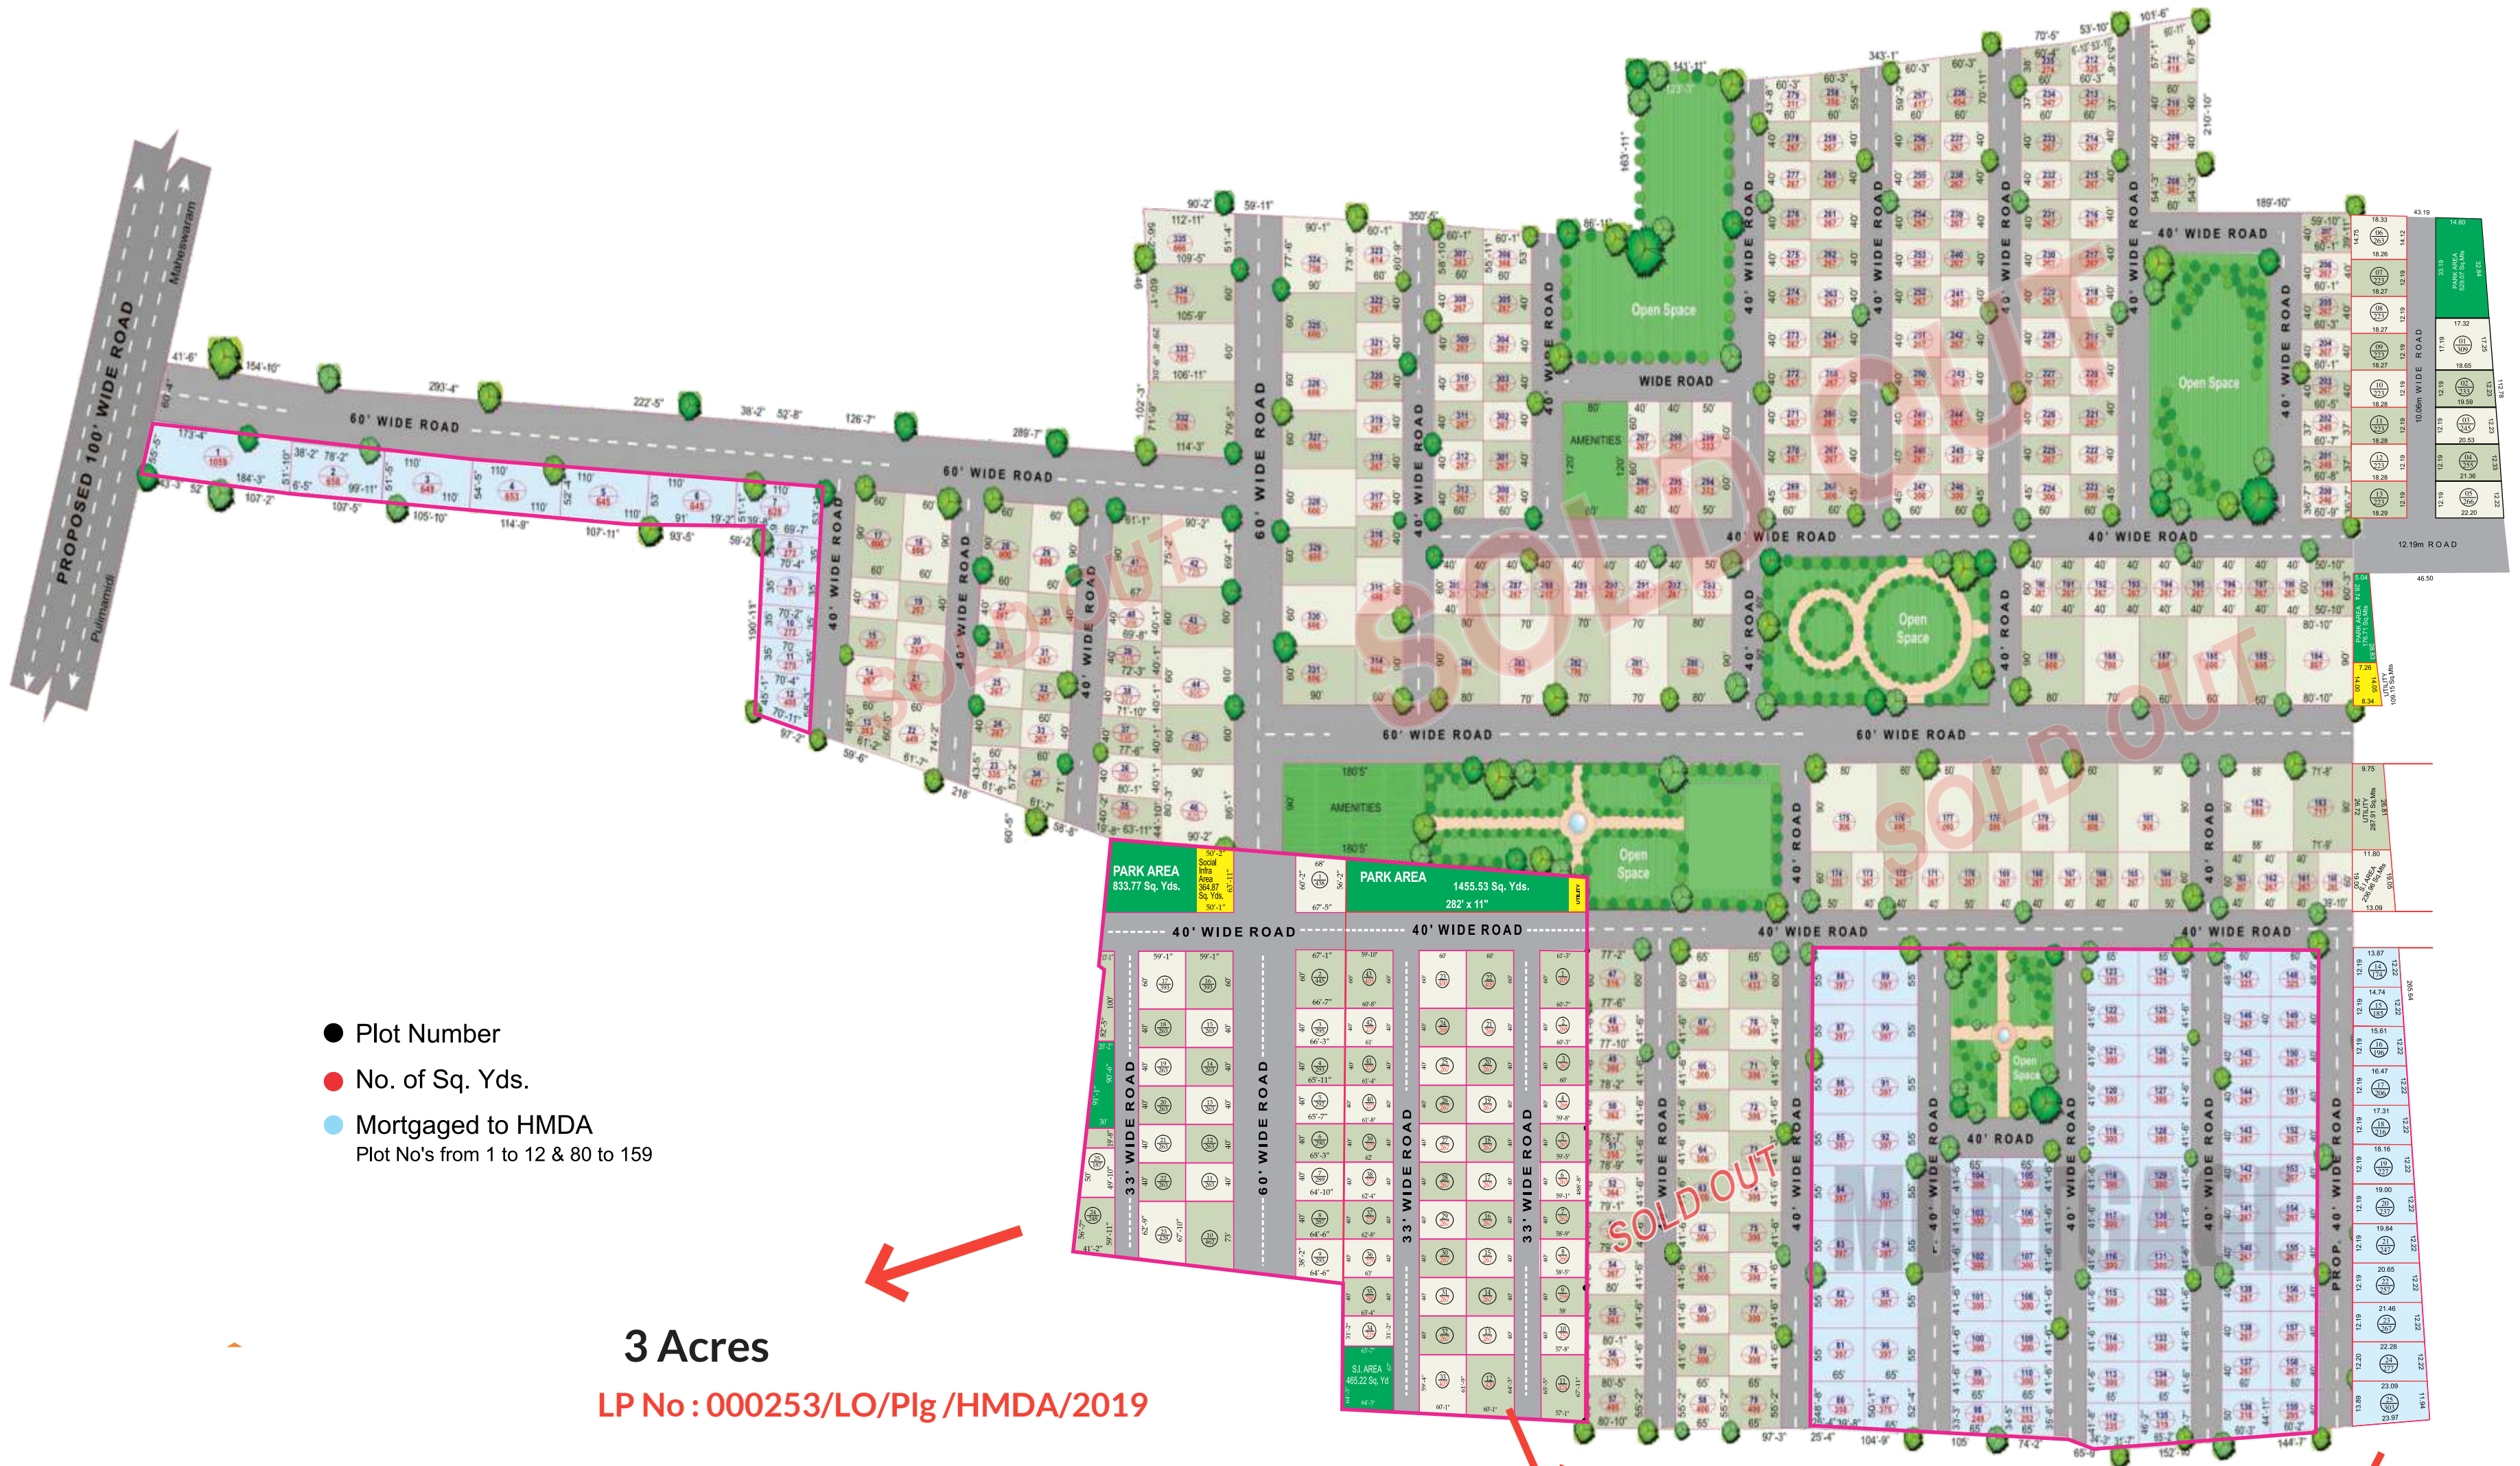

LAYOUT PLAN BEARING SY. NO : 227 OF
MAHESWARAM VILLAGE & MANDAL,
RANGAREDDY (DISTRICT)

3 Acres

LP No : 000253/LO/PIg/HMDA/2019

4 Acres

LP No : 000348/LO/PIg/HMDA/2019

2.12 Acres

LP No : 000065/LO/PIg/HMDA/2021