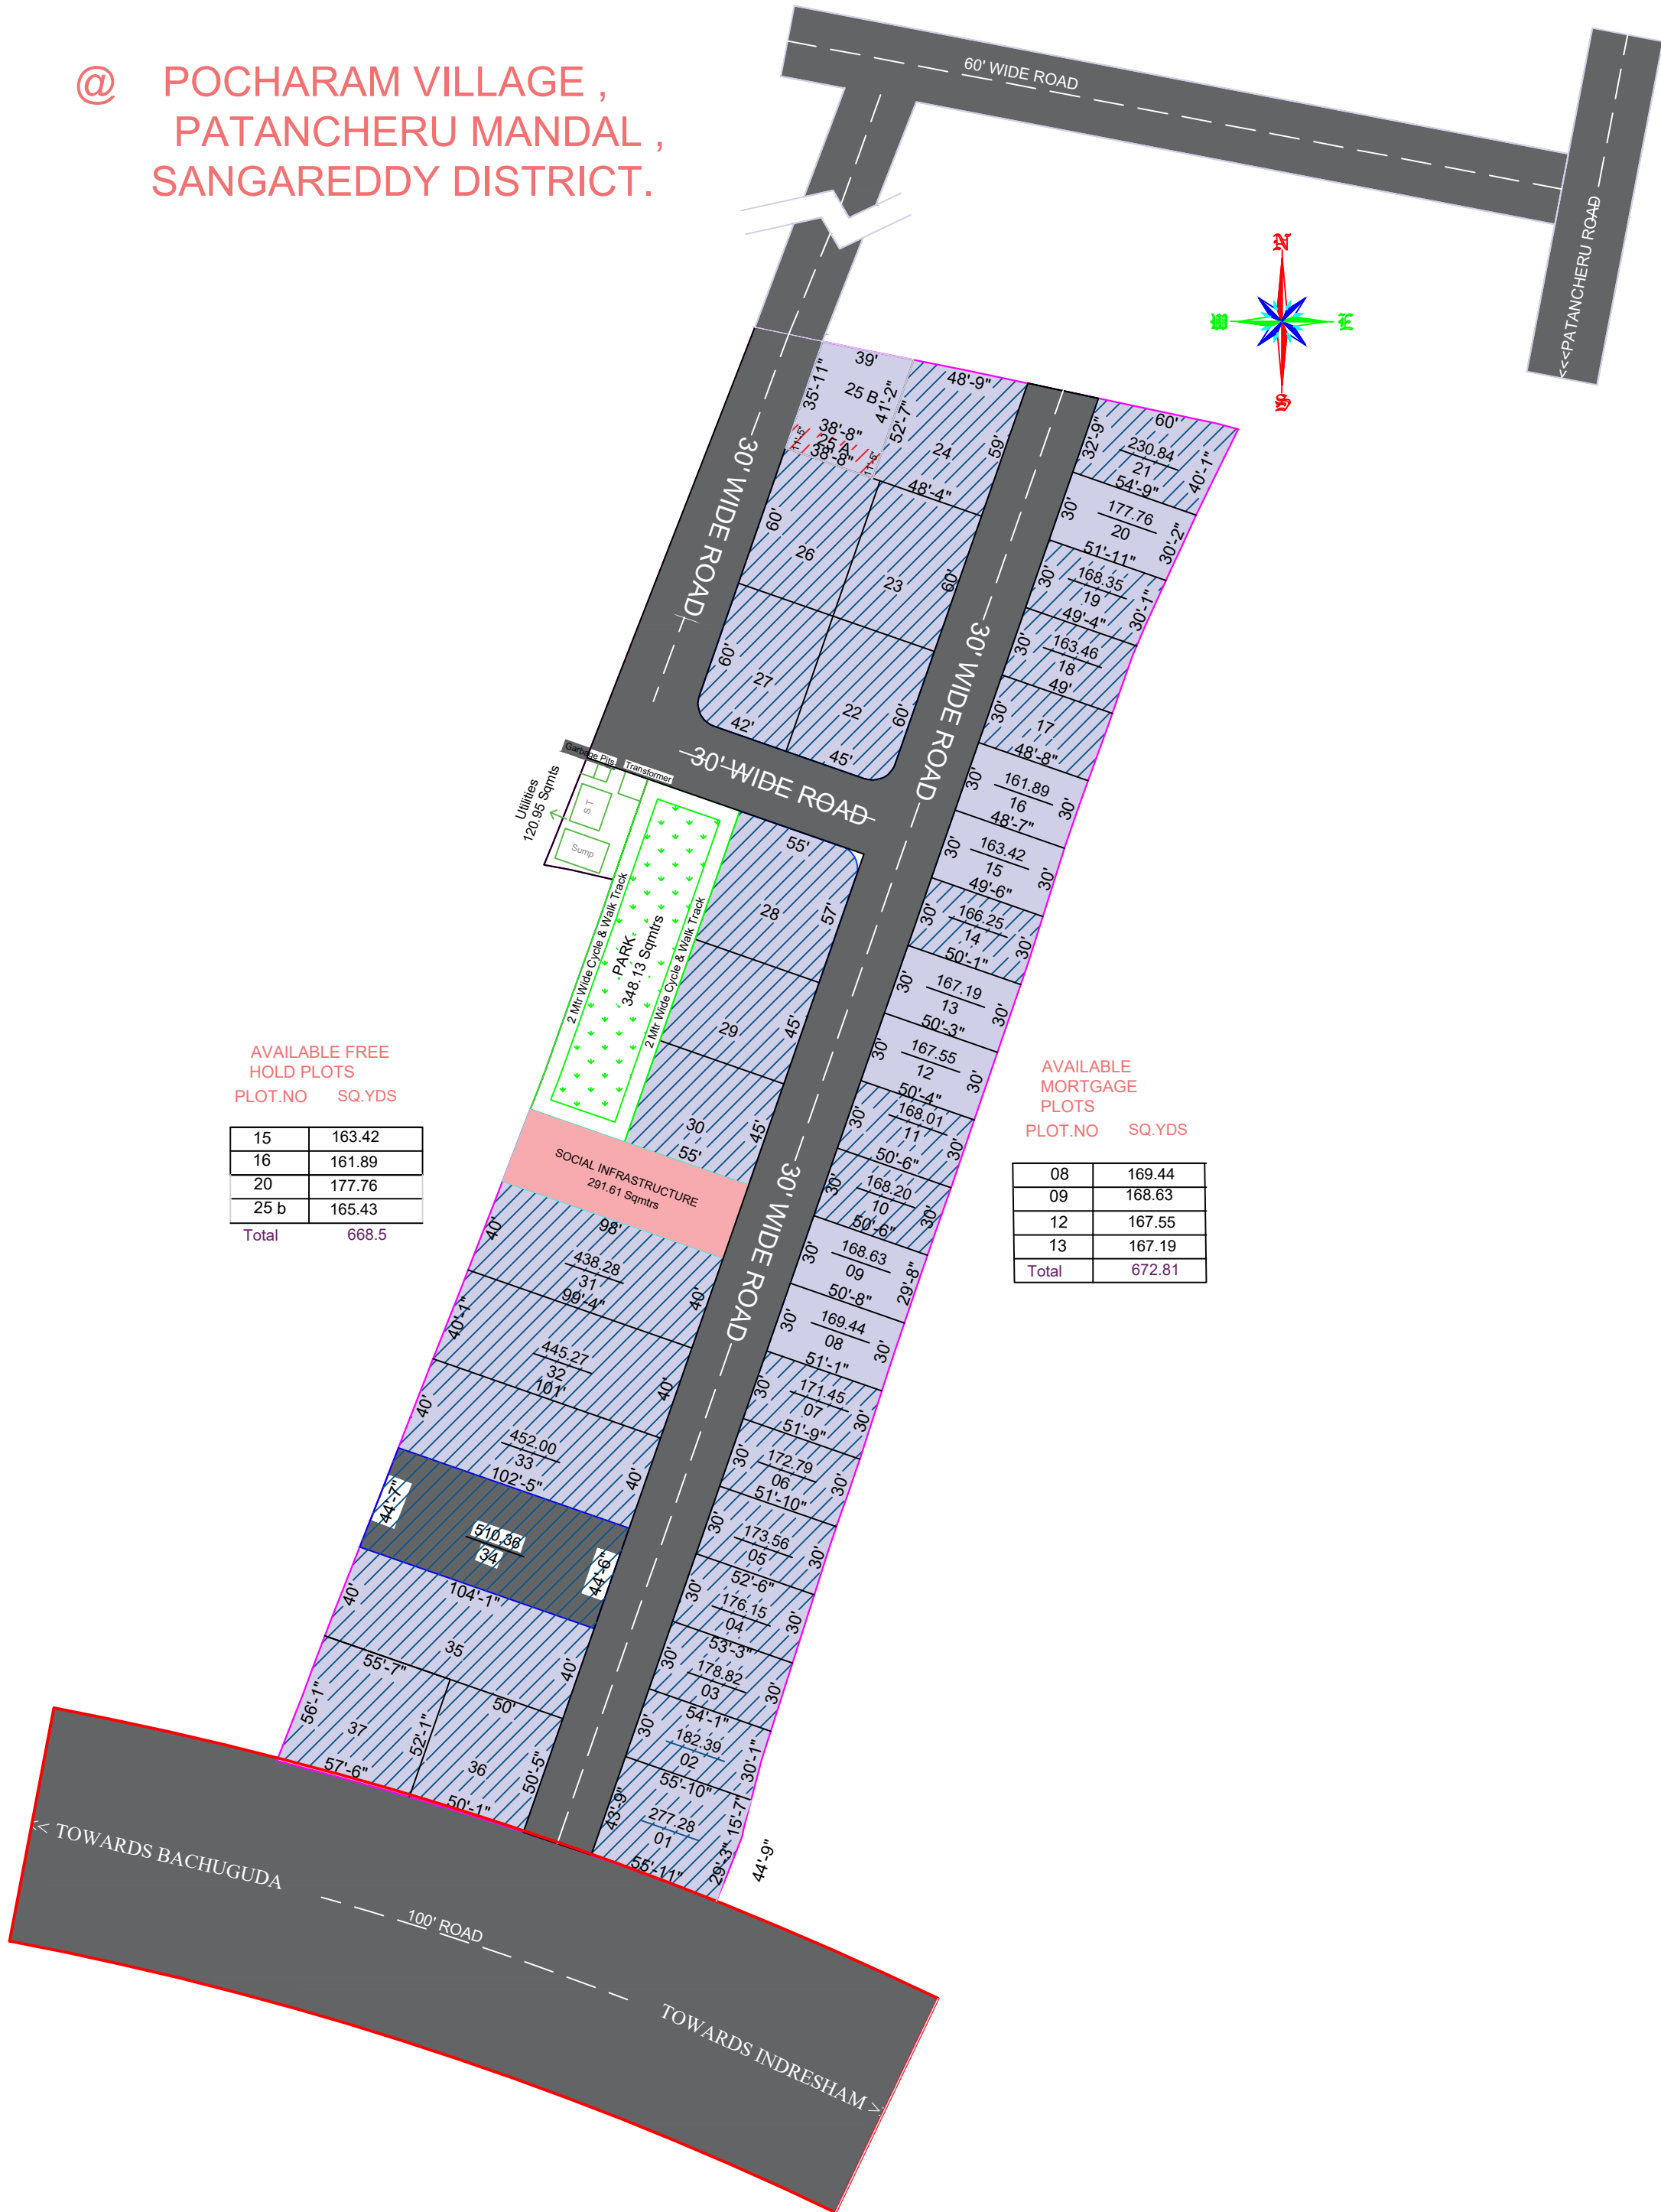

CELEBRITY MARVEL

@ POCHARAM VILLAGE ,
PATANCHERU MANDAL ,
SANGAREDDY DISTRICT.

AVAILABLE FREE
HOLD PLOTS

PLOT.NO SQ.YDS

15	163.42
16	161.89
20	177.76
25 b	165.43
Total	668.5

AVAILABLE
MORTGAGE
PLOTS

PLOT.NO SQ.YDS

08	169.44
09	168.63
12	167.55
13	167.19
Total	672.81

<< TOWARDS BACHUGUDA

100' ROAD

TOWARDS INDRESHAM >>